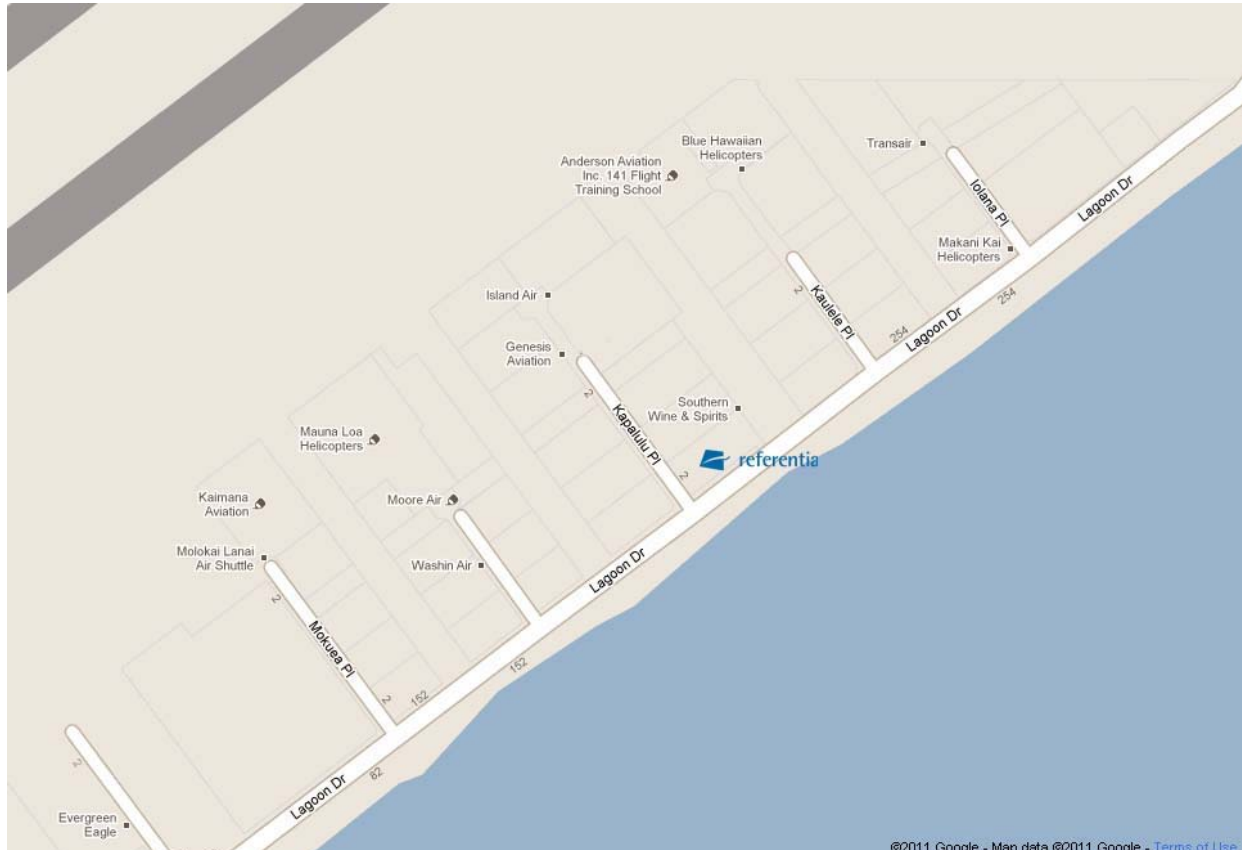

Referentia Systems Incorporated

155 Kapalulu Place, Suite 200

Honolulu, Hawaii 96819

Phone: (808) 840-8500

www.referentia.com

DIRECTIONS TO OUR OFFICE:

If you are coming from Central Oahu side on the H-1 freeway town-bound:

- 1) Take Exit 16 toward Airport.
- 2) Keep left at the fork, follow signs for Paiea St/Aolele St and merge onto Aolele St.
- 3) Turn right at Lagoon Drive.
- 4) Take third right onto Kapalulu Place.

If you are coming from Diamond Head side on the H-1 freeway west-bound:

- 1) Take the Nimitz Highway exit.
- 2) Stay on the Nimitz Highway under the viaduct
- 3) Turn left at Lagoon Drive
- 4) Take third right onto Kapalulu Place.